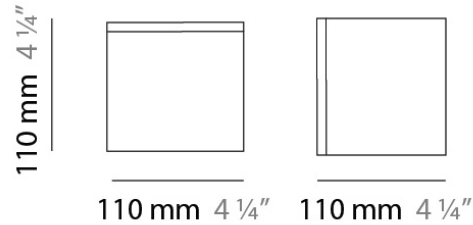

D83279

PROJECT
TYPE
NOTES
QUANTITY
DATE

GENERAL

Series: Kubik
Brand: Panzeri
Division: Design
Mounting Type: Surface
Mounting Location: Ceiling
Subcategory: Ambient

PHYSICAL

Shape: Square
Length (mm): 110
Length (in): 4 ⁵/₁₆
Width (mm): 110
Width (in): 4 ⁵/₁₆
Height (mm): 110
Height (in): 4 ⁵/₁₆
Light Distribution: Omnidirectional
Weight (kg): 0.66
Weight (lbs): 1.45
Diffuser: Matte White Blown Glass
Fixture Finish: WHI
Fixture Material: Metal

ELECTRICAL

Input Wattage Range: 1 - 9 W
Lamp Type: LED
Input Wattage (W): 9.5
Total Output Wattage (W): 9
Dimming: Non-Dimmable
Driver Included: Yes
Driver Location: Integrated
Driver Type: Constant Current - 120Vac
Driver Class: Class 2
Input Voltage (V): 120 - 277
Constant Current (MA): 250
Upon Request: (Not included - see components) Remote: 0-10Vdc dimming / Phase dimming @120Vac only / Non-dimming 1

LED

Color Temperature (°K): 3000
Max. Delivered Lumen (lm): 667
CRI: >80 CRI
Lamp Life (hrs): 60000

OPTICAL

RATINGS AND CERTIFICATIONS

Certified By: CSA Certified to UL and CSA Standards
IP rating: IP40