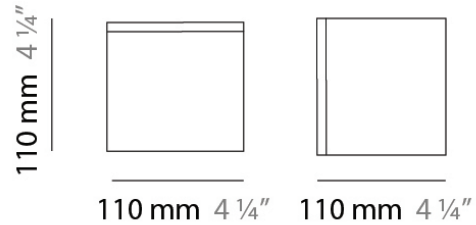

D83002

PROJECT
TYPE
NOTES
QUANTITY
DATE

GENERAL

Series: Kubik
Brand: Panzeri
Division: Design
Mounting Type: Surface
Mounting Location: Ceiling
Subcategory: Ambient

PHYSICAL

Shape: Square
Length (mm): 110
Length (in): 4 5/16
Width (mm): 110
Width (in): 4 5/16
Height (mm): 110
Height (in): 4 5/16
Extension (mm): 100
Extension (in): 4 5/16
Light Distribution: Omnidirectional
Weight (kg): 0.69
Weight (lbs): 1.52
Diffuser: Matte White Blown Glass
Fixture Finish: WHI
Fixture Material: Metal

ELECTRICAL

Number of Lamps: 1
Lamp Type: LED Retrofit
Lamp Shape: T4
Bulb Included: Bulb Not Included
Total Output Wattage (W): 3
Max. Wattage Per Lamp (W): 3
Lamp Base: G9
Input Voltage (V): 120

LED

Nominal Lumen (lm): 650

OPTICAL

RATINGS AND CERTIFICATIONS

Certified By: CSA Certified to UL and CSA Standards
IP rating: IP40