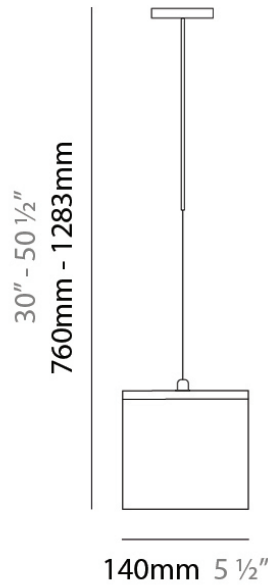

KUBIK SUSPENSION

D81003

PROJECT _____

TYPE _____

NOTES _____

QUANTITY _____

DATE _____

GENERAL

Series: Kubik
Brand: Panzeri
Division: Design
Mounting Type: Suspension
Mounting Location: Ceiling
Subcategory: Pendant

PHYSICAL

Shape: Cube
Length (mm): 140
Length (in): 5 ½
Width (mm): 140
Width (in): 5 ½
Height (mm): 760
Height (in): 30.0
Max. Overall Height (mm): 1283
Max. Overall Height (in): 50 ½
Light Distribution: Omnidirectional
Weight (kg): 3.27
Weight (lbs): 7.2
Diffuser: Matte White Blown Glass
Fixture Finish: Metallic Gray
Fixture Material: Glass / Aluminum

ELECTRICAL

Number of Lamps: 1
Lamp Type: LED Retrofit
Lamp Shape: T4
Bulb Included: Bulb Not Included
Total Output Wattage (W): 3
Max. Wattage Per Lamp (W): 3
Lamp Base: G9
Input Voltage (V): 120

LED

OPTICAL

RATINGS AND CERTIFICATIONS

Certified By: CSA Certified to UL and CSA Standards
IP rating: IP20