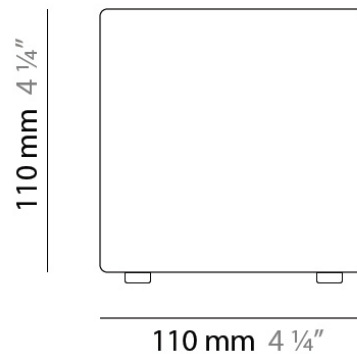

KUBIK PORTABLE

D84371

PROJECT
TYPE
NOTES
QUANTITY
DATE

GENERAL

Series: Kubik
Brand: Panzeri
Division: Design
Mounting Type: Portable
Mounting Location: Table
Subcategory: Table

PHYSICAL

Shape: Square
Length (mm): 110
Length (in): 4 ⁵/₁₆
Width (mm): 110
Width (in): 4 ⁵/₁₆
Height (mm): 110
Height (in): 4 ⁵/₁₆
Light Distribution: Omnidirectional
Weight (kg): 0.83
Weight (lbs): 1.82
Diffuser: Matte White Blown Glass
Fixture Finish: WHI
Fixture Material: Metal

ELECTRICAL

Input Wattage Range: 1 - 9 W
Lamp Type: LED
Input Wattage (W): 9.5
Total Output Wattage (W): 8
Dimming: Non-Dimmable
Driver Included: Yes
Driver Location: Integrated
Driver Type: Constant Current - 120Vac
Driver Class: Class 2
Input Voltage (V): 120
Constant Current (mA): 350

LED

Number of LEDs: 1
Color Temperature (°K): 3000
Max. Delivered Lumen (lm): 667
CRI: >80 CRI
Lamp Life (hrs): 60000

OPTICAL

RATINGS AND CERTIFICATIONS

Certified By: CSA Certified to UL and CSA Standards
IP rating: IP20