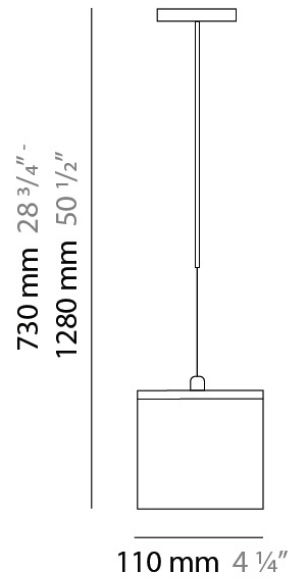

Series: Kubik
Brand: Panzeri
Division: Design
Mounting Type: Suspension
Mounting Location: Ceiling
Subcategory: Pendant

PHYSICAL

Shape: Cube
Length (mm): 140
Length (in): 5 ½
Width (mm): 140
Width (in): 5 ½
Height (mm): 760
Height (in): 30.0
Max. Overall Height (mm): 1283
Max. Overall Height (in): 50 ½
Light Distribution: Omnidirectional
Weight (kg): 3.27
Weight (lbs): 7.2
Diffuser: Matte White Blown Glass
Fixture Finish: Metallic Gray
Fixture Material: Glass / Aluminum

DATE _____

GENERAL

Series: Kubik
 Brand: Panzeri
 Division: Design
 Mounting Type: Suspension
 Mounting Location: Ceiling
 Subcategory: Pendant

PHYSICAL

Shape: Square
 Length (mm): 110
 Length (in): 4 ⁵/₁₆
 Width (mm): 110
 Width (in): 4 ⁵/₁₆
 Height (mm): 730
 Height (in): 28 ³/₄
 Max. Overall Height (mm): 1283
 Max. Overall Height (in): 50 ¹/₂
 Light Distribution: Omnidirectional
 Weight (kg): 1.56
 Weight (lbs): 3.43
 Diffuser: Matte White Blown Glass
 Fixture Finish: WHI
 Fixture Material: Metal

D83002

PROJECT
TYPE
NOTES
QUANTITY
DATE

GENERAL

Series: Kubik
 Brand: Panzeri
 Division: Design
 Mounting Type: Surface
 Mounting Location: Ceiling
 Subcategory: Ambient

PHYSICAL

Shape: Square
 Length (mm): 110
 Length (in): 4 5/16
 Width (mm): 110
 Width (in): 4 5/16
 Height (mm): 110
 Height (in): 4 5/16
 Extension (mm): 100
 Extension (in): 4 5/16
 Light Distribution: Omnidirectional
 Weight (kg): 0.69
 Weight (lbs): 1.52
 Diffuser: Matte White Blown Glass
 Fixture Finish: WHI
 Fixture Material: Metal

PHYSICAL

Shape: Square
 Length (mm): 110
 Length (in): 4 ⁵/₁₆
 Width (mm): 110
 Width (in): 4 ⁵/₁₆
 Height (mm): 110
 Height (in): 4 ⁵/₁₆
 Light Distribution: Omnidirectional
 Weight (kg): 0.66
 Weight (lbs): 1.45
 Diffuser: Matte White Blown Glass
 Fixture Finish: WHI
 Fixture Material: Metal