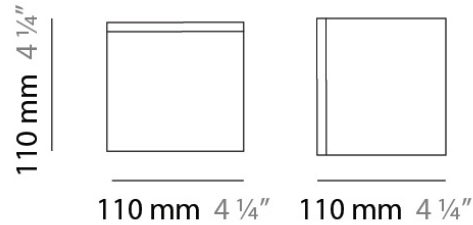

KUBIK SURFACE

D83279R9

PROJECT
TYPE
NOTES
QUANTITY
DATE

GENERAL

Series: Kubik
Brand: Panzeri
Division: Design
Mounting Type: Surface
Mounting Location: Ceiling
Subcategory: Ambient

PHYSICAL

Shape: Square
Length (mm): 110
Length (in): 4 ⁵/₁₆
Width (mm): 110
Width (in): 4 ⁵/₁₆
Height (mm): 110
Height (in): 4 ⁵/₁₆
Light Distribution: Omnidirectional
Weight (kg): 0.66
Weight (lbs): 1.45
Diffuser: Matte White Blown Glass
Fixture Finish: WHI
Fixture Material: Metal

ELECTRICAL

Input Wattage Range: 1 - 9 W
Lamp Type: LED
Input Wattage (W): 9.5
Total Output Wattage (W): 9
Dimming: Non-Dimmable
Driver Included: Yes
Driver Location: Integrated
Driver Type: Constant Current - 120Vac
Driver Class: Class 2
Input Voltage (V): 120 - 277
Constant Current (MA): 250
Upon Request: (Not included - see components) Remote: 0-10Vdc dimming / Phase dimming @120Vac only / Non-dimming 1

LED

Delivered Lumen Range: 500 - 999 lm
Color Temperature (°K): 3000
Max. Delivered Lumen (lm): 532
Nominal Lumen (lm): 861
CRI: >90 CRI
Lamp Life (hrs): 60000

OPTICAL

RATINGS AND CERTIFICATIONS

Certified By: CSA Certified to UL and CSA Standards
IP rating: IP40