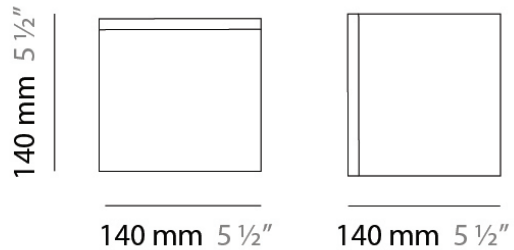

D83003

PROJECT
TYPE
NOTES
QUANTITY
DATE

GENERAL

Series: Kubik
Brand: Panzeri
Division: Design
Mounting Type: Surface
Mounting Location: Ceiling
Subcategory: Ambient

PHYSICAL

Shape: Square
Length (mm): 140
Length (in): 5 ½
Width (mm): 140
Width (in): 5 ½
Height (mm): 140
Height (in): 5 ½
Extension (mm): 140
Extension (in): 5 ½
Light Distribution: Omnidirectional
Weight (kg): 1.50
Weight (lbs): 3.30
Diffuser: Matte White Blown Glass
Fixture Finish: WHI
Fixture Material: Metal

ELECTRICAL

Number of Lamps: 1
Lamp Type: LED Retrofit
Lamp Shape: T4
Bulb Included: Bulb Not Included
Total Output Wattage (W): '3
Max. Wattage Per Lamp (W): 3
Lamp Base: G9
Input Voltage (V): 120

LED

OPTICAL

RATINGS AND CERTIFICATIONS

Certified By: CSA Certified to UL and CSA Standards
IP rating: IP40